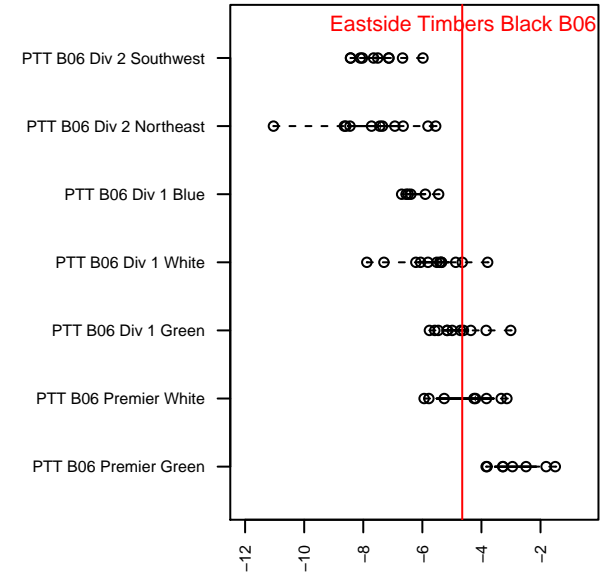

## Eastside Timbers Black B06

Eastside United FC  
 Gresham, OR  
 B06 total strength=825  
 attack=1.66 defense=0.72  
 fall league = PTT B06 Div 1 White  
 spr league = Spr OYS B06 Div 1 Green

alt names used:  
 ET Black 2006  
 Eastside Timbers 2006 Black  
 ET Black B06  
 EastSide Timbers 06B Black  
 EastSide Timbers 06B Black  
 EastSide Timbers 06B Black

Venues played:  
 2016 Clash At the Border Div 2 Gold/Silver/Bro  
 2016 Beaverton Cup BU11 Silver  
 2016 Mt Hood Challenge U11 Silver  
 2016 PTT B06 Division 1 White  
 2016 OYS Presidents Cup B06  
 2016 Spr OYS B06 Division 1 Green

**attack and defense variance (black dot)  
relative to other teams  
and top 10 in region**

**attack and defense rating  
relative to others at age  
and all opponents in last 13 months**

**Performance relative to 13 month average**