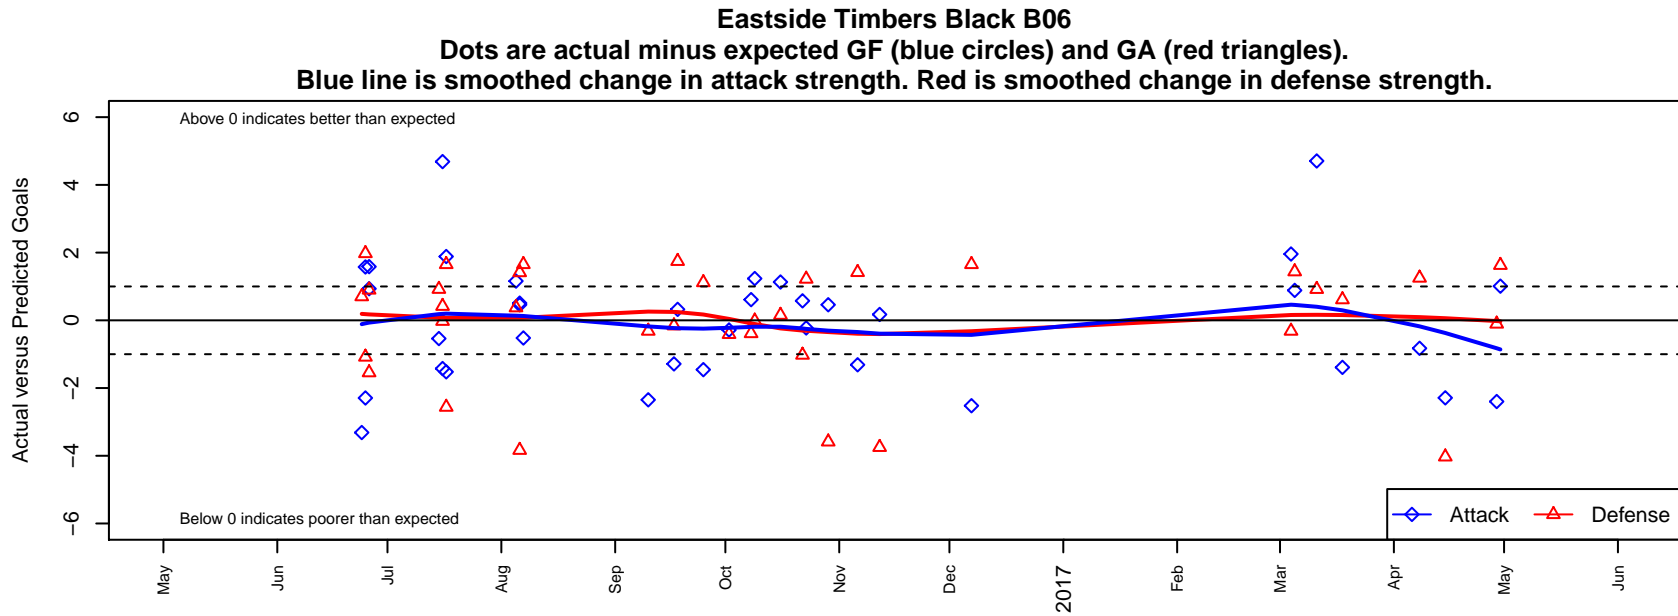

## Eastside Timbers Black B06

Eastside United FC  
 Gresham, OR  
 B06 total strength=825  
 attack=1.66 defense=0.72  
 fall league = PTT B06 Div 1 White  
 spr league = Spr OYS B06 Div 1 Green

alt names used:  
 ET Black 2006  
 Eastside Timbers 2006 Black  
 ET Black B06  
 EastSide Timbers 06B Black  
 EastSide Timbers 06B Black  
 EastSide Timbers 06B Black

Venues played:  
 2016 Clash At the Border Div 2 Gold/Silver/Bro  
 2016 Beaverton Cup BU11 Silver  
 2016 Mt Hood Challenge U11 Silver  
 2016 PTT B06 Division 1 White  
 2016 OYS Presidents Cup B06  
 2016 Spr OYS B06 Division 1 Green

**attack and defense variance (black dot)  
relative to other teams  
and top 10 in region**

**attack and defense rating  
relative to others at age  
and all opponents in last 13 months**

**Performance relative to 13 month average**